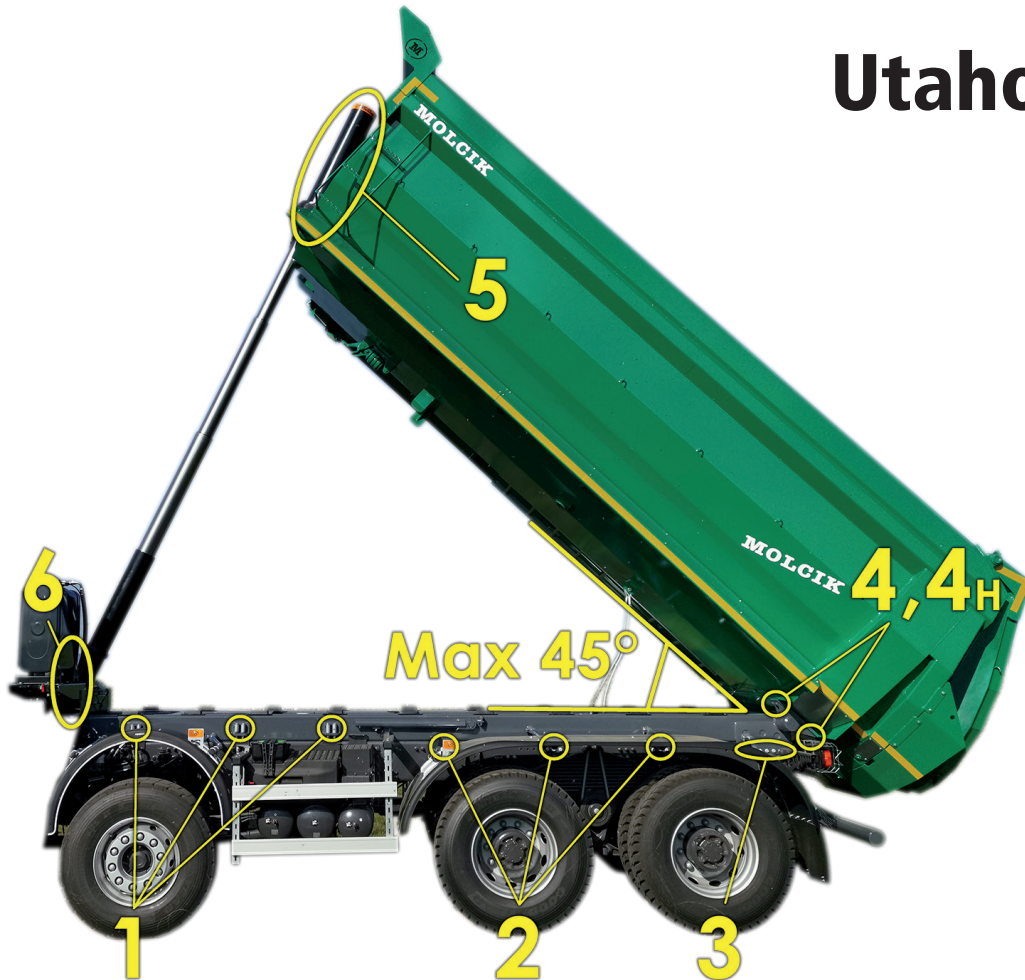

Utahovací plán S1UH S1U